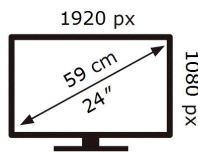

**ENERGY**

SAMSUNG

C24F390FHR

**18** kWh/1000h

2019/2013